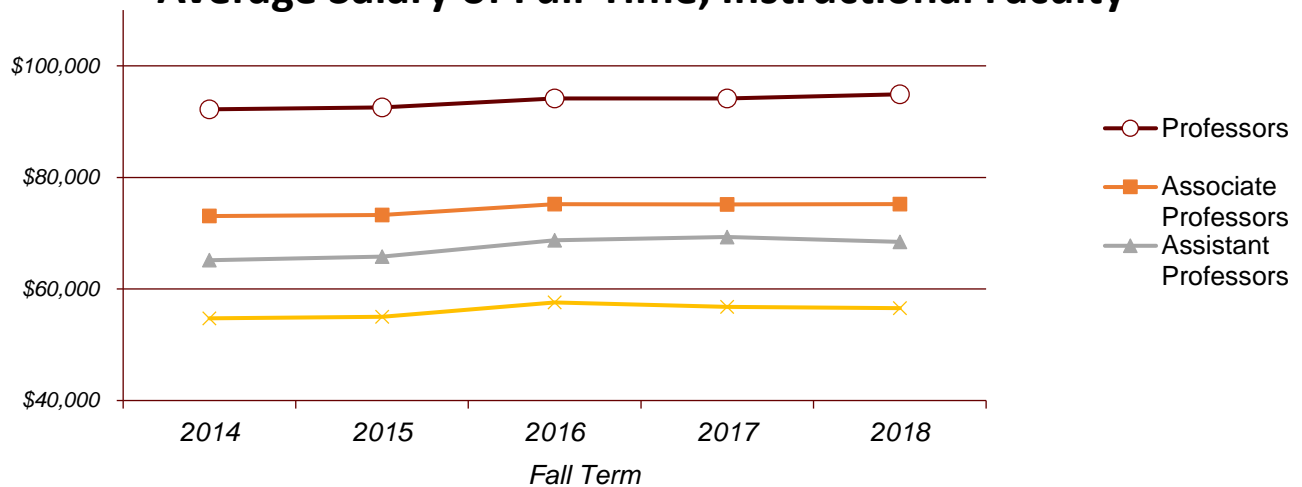

COLLEGE of CHARLESTON

OFFICE OF INSTITUTIONAL RESEARCH,
PLANNING, AND INFORMATION MANAGEMENT

Last update: December 2018

College of Charleston - Average Salary of Full-Time, Instructional Faculty (9/10 month contract)

Source: IPEDS Human Resources

Average Salary of Full-Time, Instructional Faculty

	2014	2015	2016	2017	2018
Professors	\$ 92,205	\$ 92,563	\$ 94,166	\$ 94,143	\$ 94,898
Associate Professors	\$ 73,071	\$ 73,274	\$ 75,200	\$ 75,185	\$ 75,194
Assistant Professors	\$ 65,151	\$ 65,786	\$ 68,741	\$ 69,320	\$ 68,436
Instructors	\$ 54,738	\$ 55,012	\$ 57,583	\$ 56,801	\$ 56,559